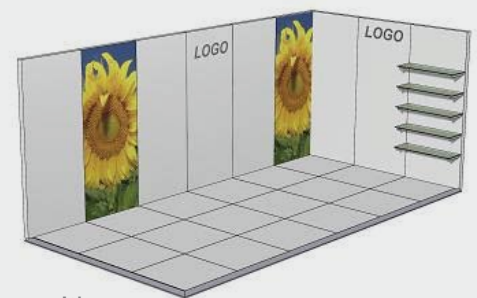

6m x 3m Corner Stand $6,000 + GST

Concept drawing shown with:

- 7 white walling panels
- 2 full graphics panels
- 2 vinyl cut lettering company name signs
- 5 shelves
- Raised white flooring with edging
- 7 arm lights

Note: all prices include install, dismantle, return freight and are based on Melbourne install locations (Interstate $POA)

Livebrands Pty Ltd

40 Mickle Street, Dandenong South, Victoria 3175

Phone 03 9706 6188

03 9706 6186

Fax 03 9706 6988

Email events@livebrands.com.au

www.livebrands.com.au