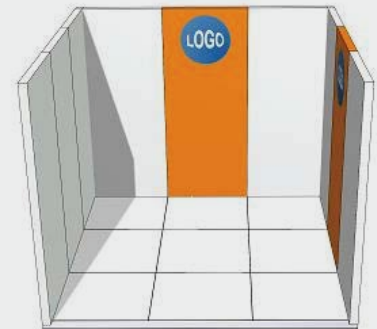

Booth Upgrades

livebrands
consumer experiences • exhibitions • retail fitouts

Upgrade the look of your stand with quality wall panels and raised flooring with edging

Our walling panels offer you a more professional and permanent look to your booth than standard exhibition walling. Each panel is 1m wide x 2.4m high and can be branded with your company or brand logos, painted to suit your company corporate colors, feature shelving or a full graphic panel to add that WOW factor to your stand.

Variations of the concept drawings below are available.

3m x 3m Corner Stand \$3,500 + GST

Concept drawing shown with:

- 6 white walling panels
- 2 vinyl cut lettering company names
- 5 shelves
- Raised white flooring with edging
- 4 x arm lights

3m x 3m Middle Stand \$3,800 + GST

Concept drawing shown with:

- 7 white walling panels
- 2 painted walling panels
- 2 full color digital print logos trimmed to size
- Raised white flooring with edging
- 6 x arm lights
- Add \$500 + GST for 5 shelves

6m x 3m Corner Stand \$6,500 + GST

Concept drawing shown with:

- 3 white walling panels
- 4 painted walling panels
- 2 full graphics panels
- 2 full color digital print logos trimmed to size
- 5 shelves
- Raised white flooring with edging
- 7 arm lights