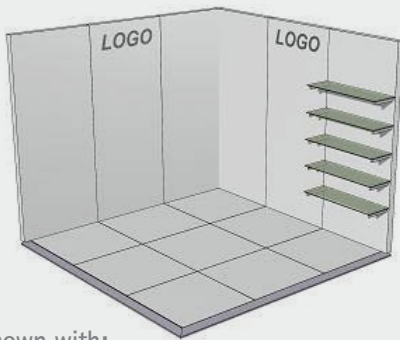

Booth Upgrades

livebrands
consumer experiences • exhibitions • retail fitouts

Upgrade the look of your stand with quality wall panels and raised flooring with edging

Our walling panels offer you a more professional and permanent look to your booth than standard exhibition walling. Each panel is 1m wide x 2.4m high and can be branded with your company or brand logos, painted to suit your company corporate colors, feature shelving or a full graphic panel to add that WOW factor to your stand.

Our raised flooring is available in white or beech (light timber color) and includes a stainless steel edge to suit your stand size. Basic furniture hire is also available for your stand (stools, counters etc).

Variations of the concept drawings below are available.

3m x 3m Corner Stand \$3,500 + GST

Concept drawing shown with:

- 6 white walling panels
- 2 vinyl cut lettering company names
- 5 shelves
- Raised white flooring with edging
- 4 x arm lights

6m x 3m Corner Stand \$6,500 + GST

Concept drawing shown with:

- 3 white walling panels
- 4 painted walling panels
- 2 full graphics panels
- 2 full color digital print logos trimmed to size
- 5 shelves
- Raised white flooring with edging
- 7 arm lights